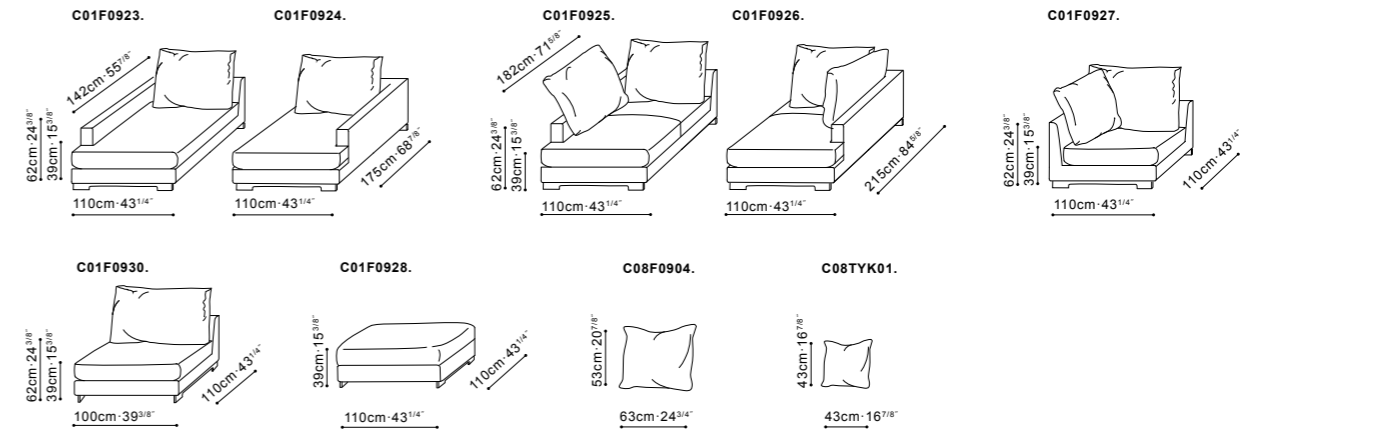

Sofa EASYTIME

Technical Parameters

EASYTIME

Configuration :