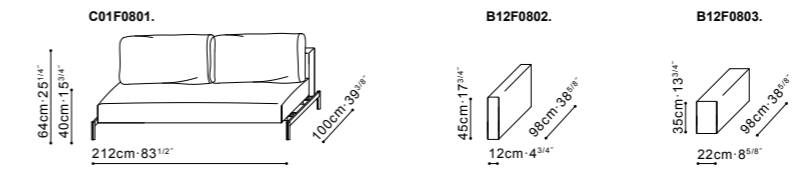

444cm-174 3/4"  
**B12G0122.+C01G0107.+C01G0105.+C01G0121.+C01G0104.+B12G0122.+C01G0105.+C01G0118.+C08G0104.×6**

Sofa  
**MODA**

**Technical Parameters**

**Configuration:**

Sofa  
**LOLA**

**Technical Parameters**