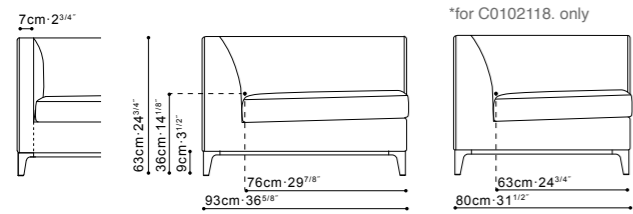

Sofa CRESCENT