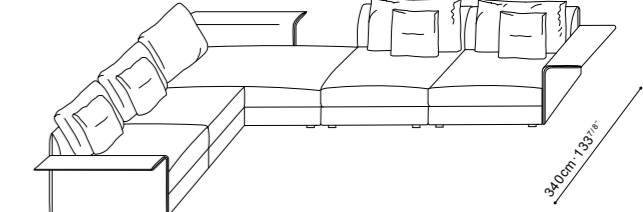

440cm-173 1/4"
B12G0122.+C01G0101.+C01G0105.+C01G0120.+B12G0123.+C01G0112.+C01G0108.+B12G0122.+C08G0104.×4