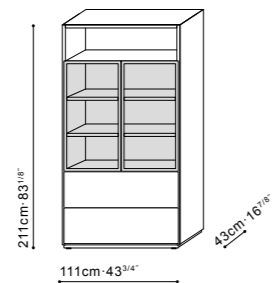

PIXEL

CONTENT

C0400104.

SEASON

CHARM