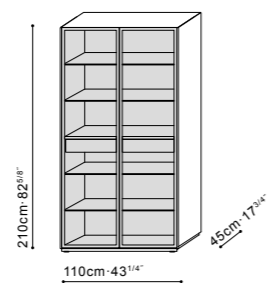

PIXEL

CONTENT

C0400106.

SEASON

CHARM