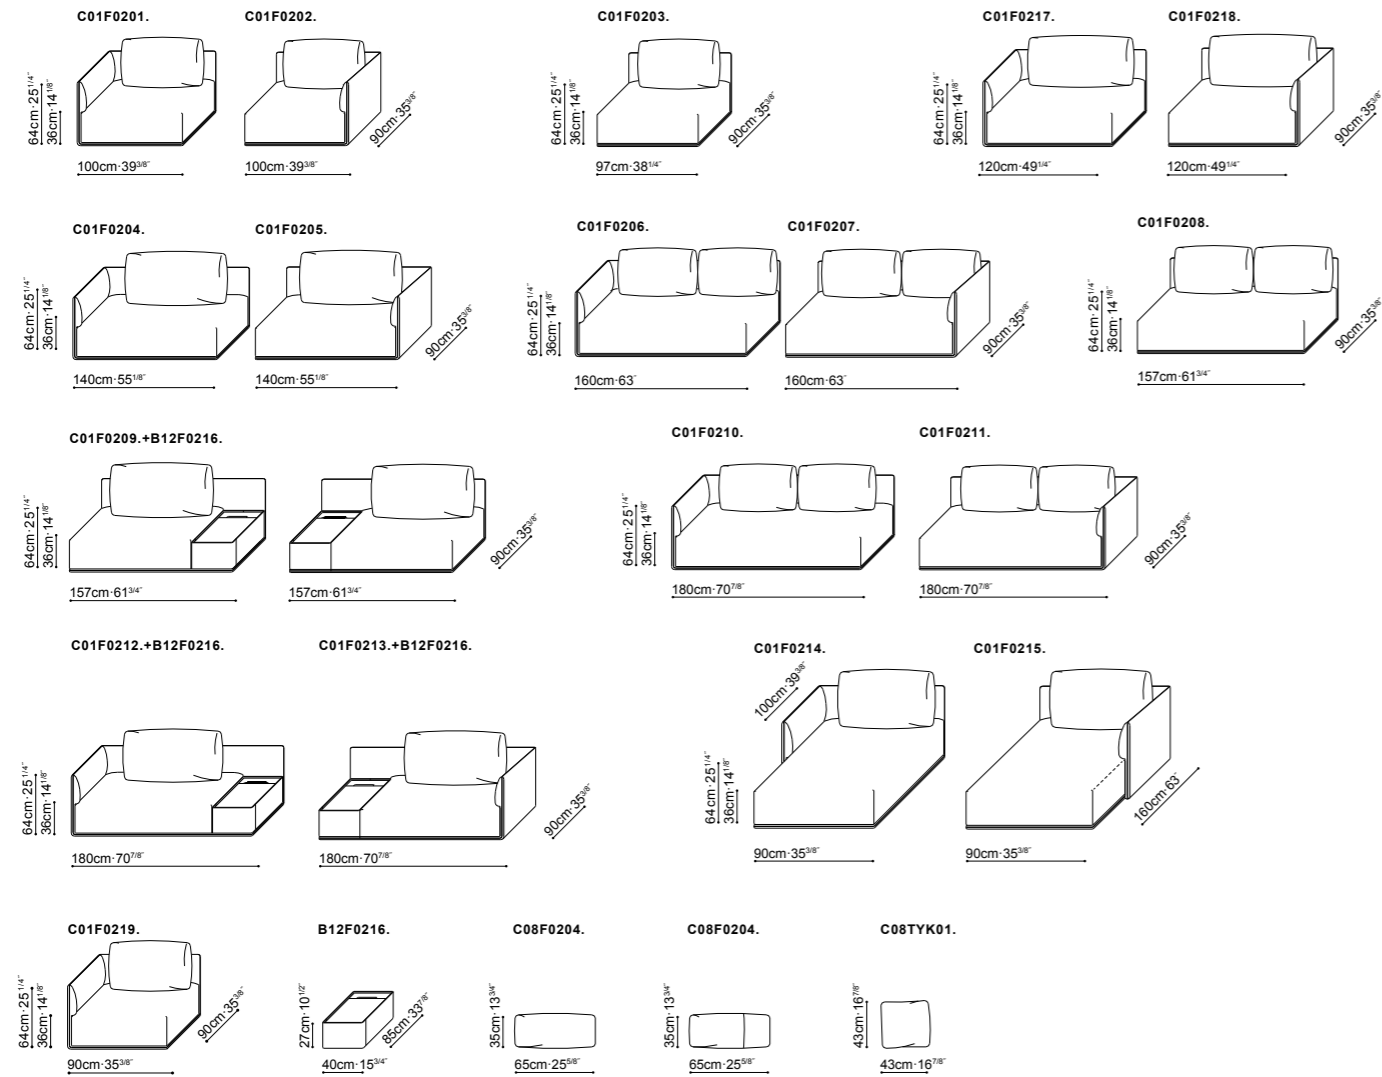

Sofa
ELAN (New)

Technical Parameters

ELAN (New)

Configuration :