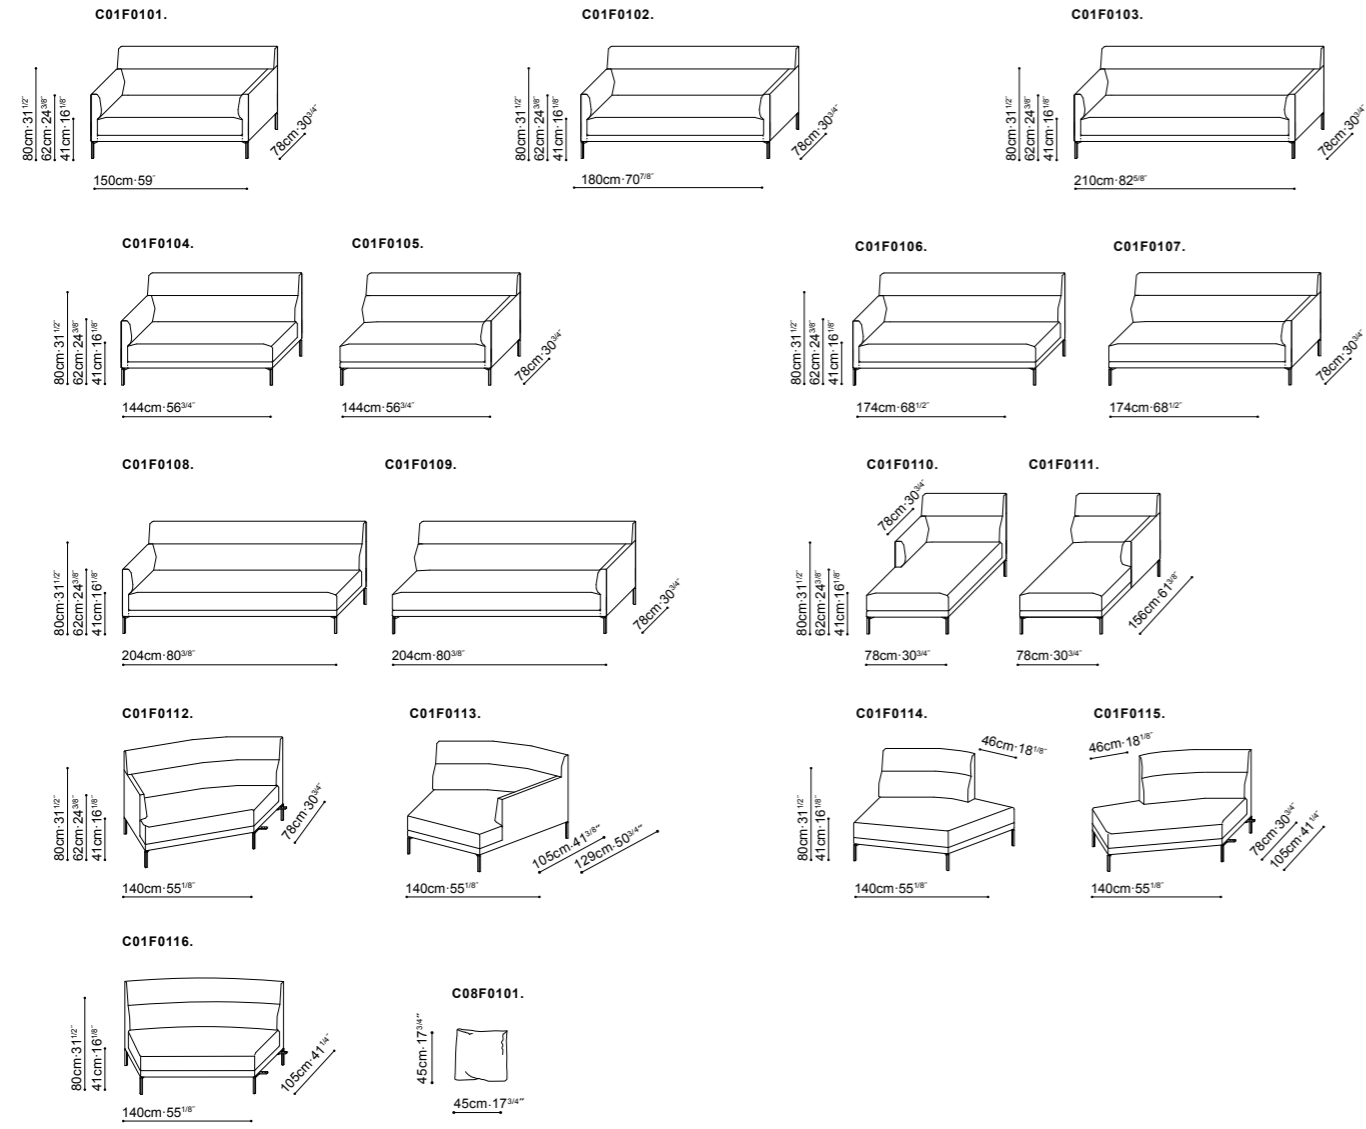

Sofa
AMOR (New)

Technical Parameters