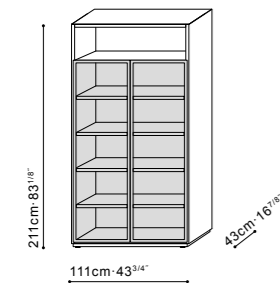

CONTENT

C0400103.