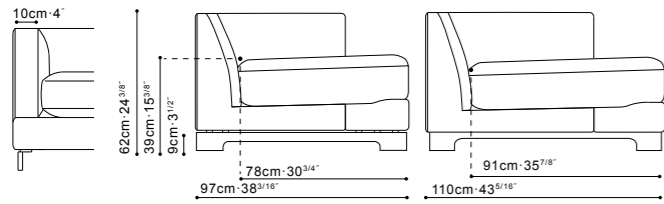

Sofa EASYTIME