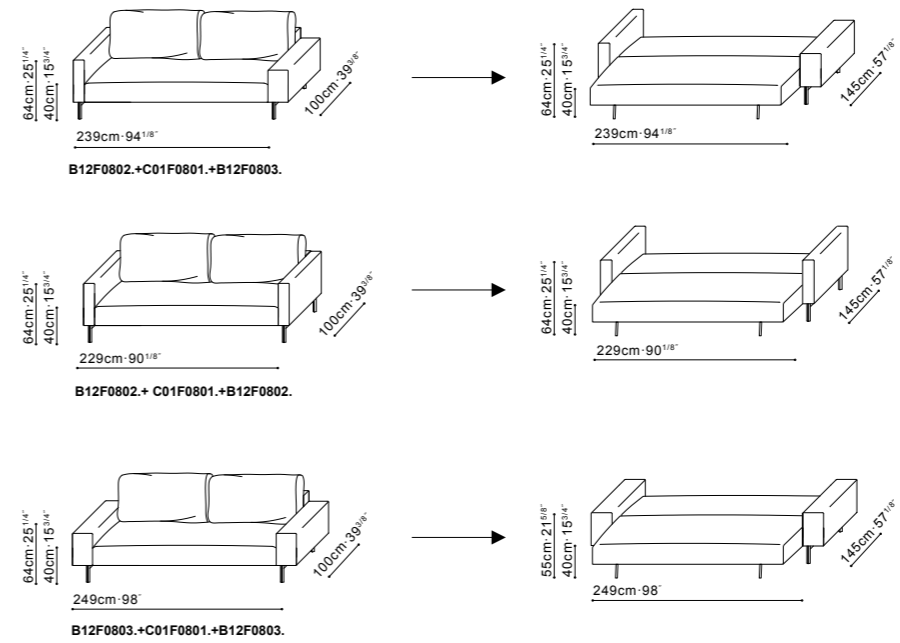

Configuration :