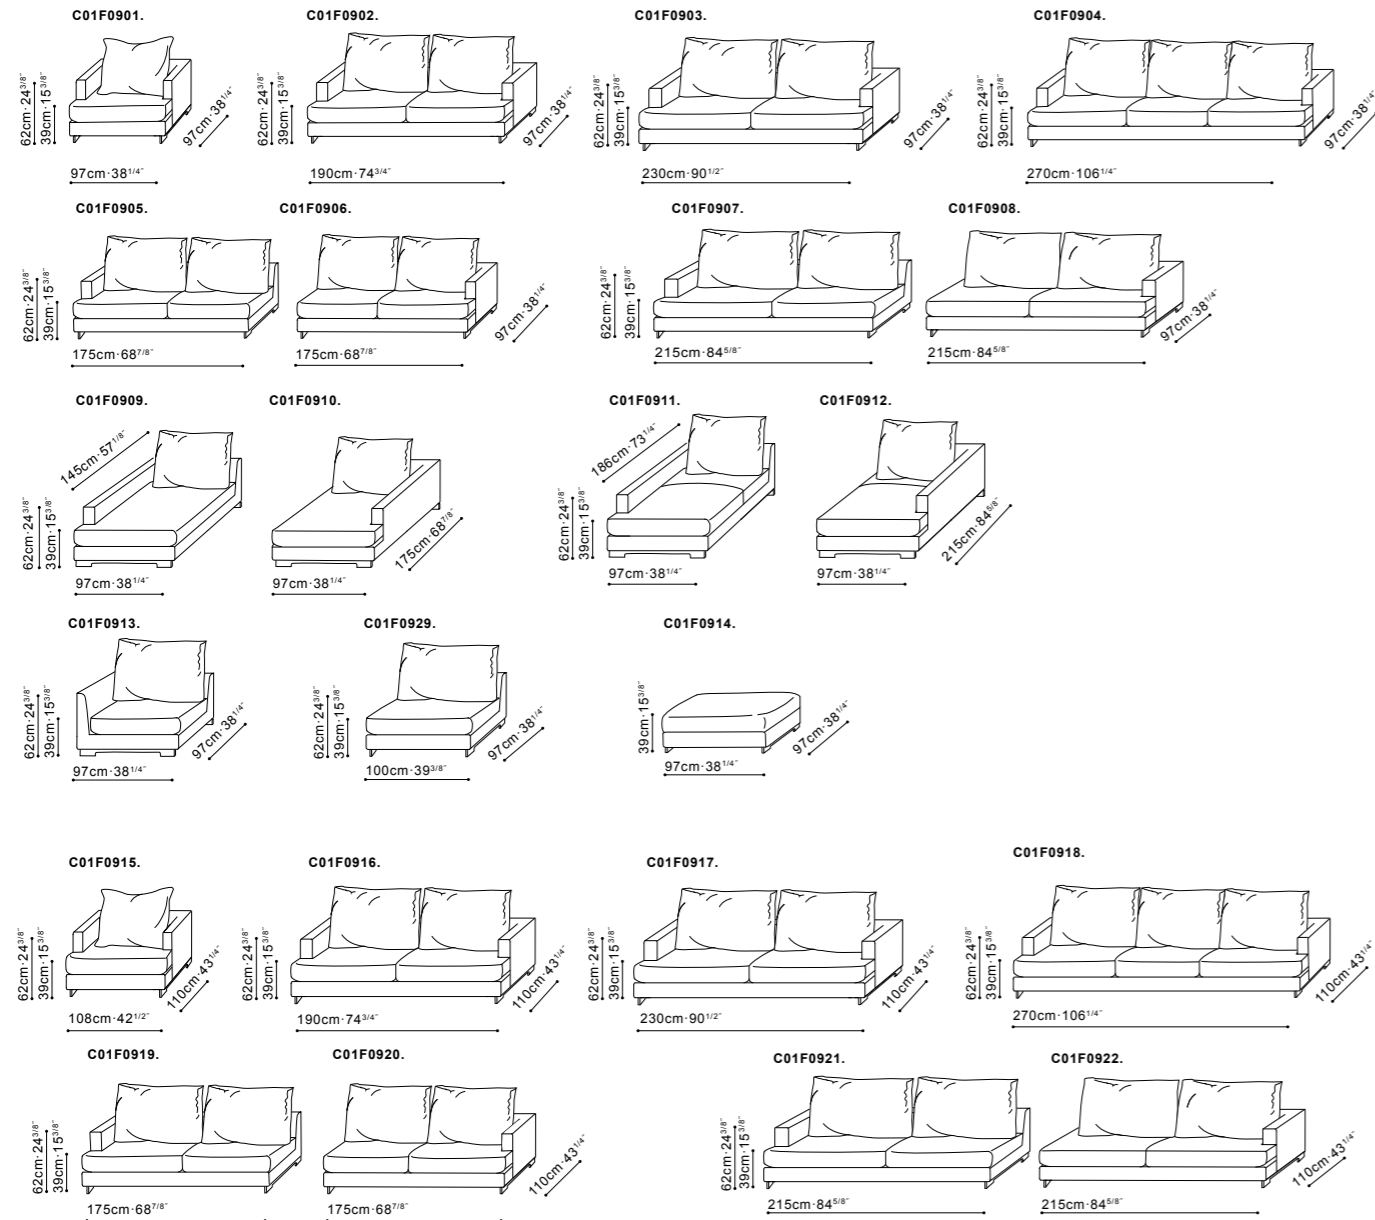

Technical Parameters